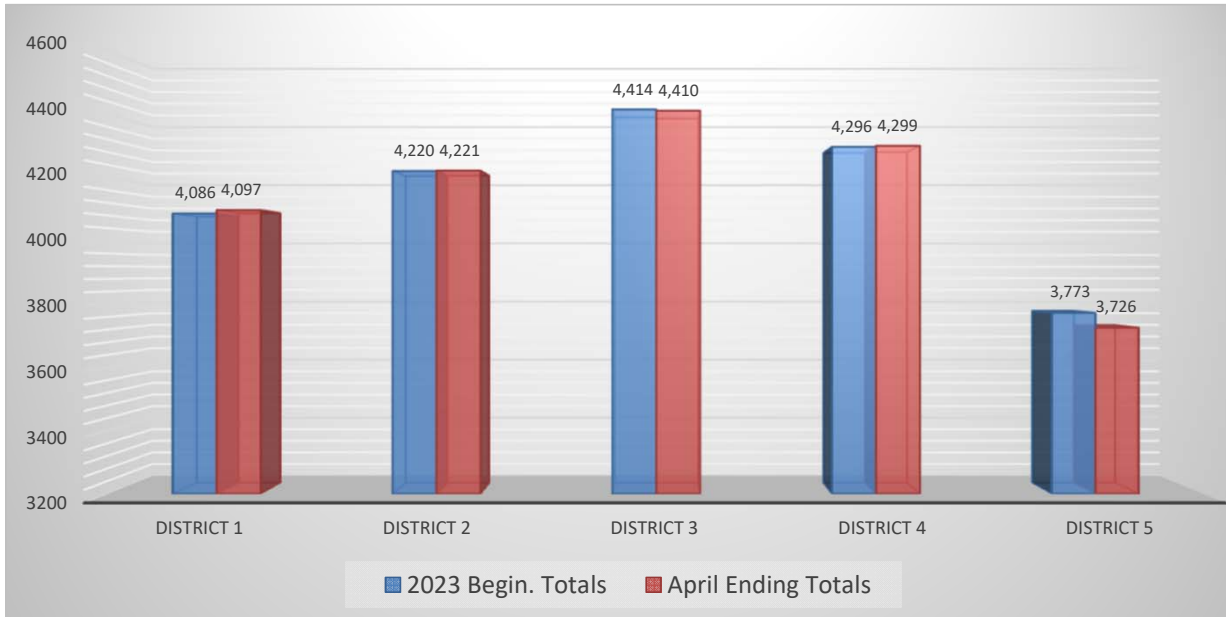

General Registrar Report

Voter Registration Statistics -April 2023

Voting District	2023 Begin. Totals	April Begin. Total	Add:						Subtract:														April Net Change	2023 Net Change	April Ending Totals	
			New		Trans. In		Change In		Change Out		Trans. Out		Reg. Purge		Deceased		Felon/ Incomp.		Out of State		Per Choice					Other
			Mo.	Yr.	Mo.	Yr.	Mo.	Yr.	Mo.	Yr.	Mo.	Yr.	Mo.	Yr.	Mo.	Yr.	Mo.	Yr.	Mo.	Yr.	Mo.	Yr.				Mo.
District 1	4,086	4,076	6	22	28	55	2	27	2	21	4	30	0	12	10	22	0	0	3	11	0	1	4	21	11	4,097
District 2	4,220	4,221	10	39	14	55	4	20	3	22	7	36	0	12	17	34	0	4	0	4	0	0	-1	0	1	4,221
District 3	4,414	4,413	5	32	20	60	5	36	8	22	6	48	0	14	15	31	2	3	2	14	0	0	0	-3	-4	4,410
District 4	4,296	4,283	10	43	24	61	4	26	3	30	4	28	0	18	9	38	1	6	0	2	0	0	-5	16	3	4,299
District 5	3,773	3,726	7	28	13	55	4	16	3	30	6	57	0	24	14	22	1	6	0	7	0	0	0	0	-47	3,726
Total	20,789	20,719	38	164	99	286	19	125	19	125	27	199	0	80	65	147	4	19	5	38	0	1	-2	34	-36	20,753

Total Application Changes 276

Transfer Out Summary

Locality	Voters
AMHERST COUNTY	2
CHESTERFIELD COUNTY	6
HENRICO COUNTY	1
LUNENBURG COUNTY	1
NOTTOWAY COUNTY	1
PAGE COUNTY	1
PRINCE GEORGE COUNTY	3
COLONIAL HEIGHTS CITY	3
PETERSBURG CITY	6
PORTSMOUTH CITY	1
RICHMOND CITY	2
Total	27

Transfer In Summary

Locality	Voters
ACCOMACK COUNTY	1
BRUNSWICK COUNTY	4
CHESTERFIELD COUNTY	17
CUMBERLAND COUNTY	1
HANOVER COUNTY	2
HENRICO COUNTY	4
JAMES CITY COUNTY	2
LOUISA COUNTY	2
NOTTOWAY COUNTY	21
PRINCE EDWARD COUNTY	1
PRINCE GEORGE COUNTY	5
RICHMOND COUNTY	1
ROANOKE COUNTY	1
STAFFORD COUNTY	1
SUSSEX COUNTY	2
COLONIAL HEIGHTS CITY	6
HOPEWELL CITY	4
LYNCHBURG CITY	1
NEWPORT NEWS CITY	1
PETERSBURG CITY	19
RICHMOND CITY	3
Total	99